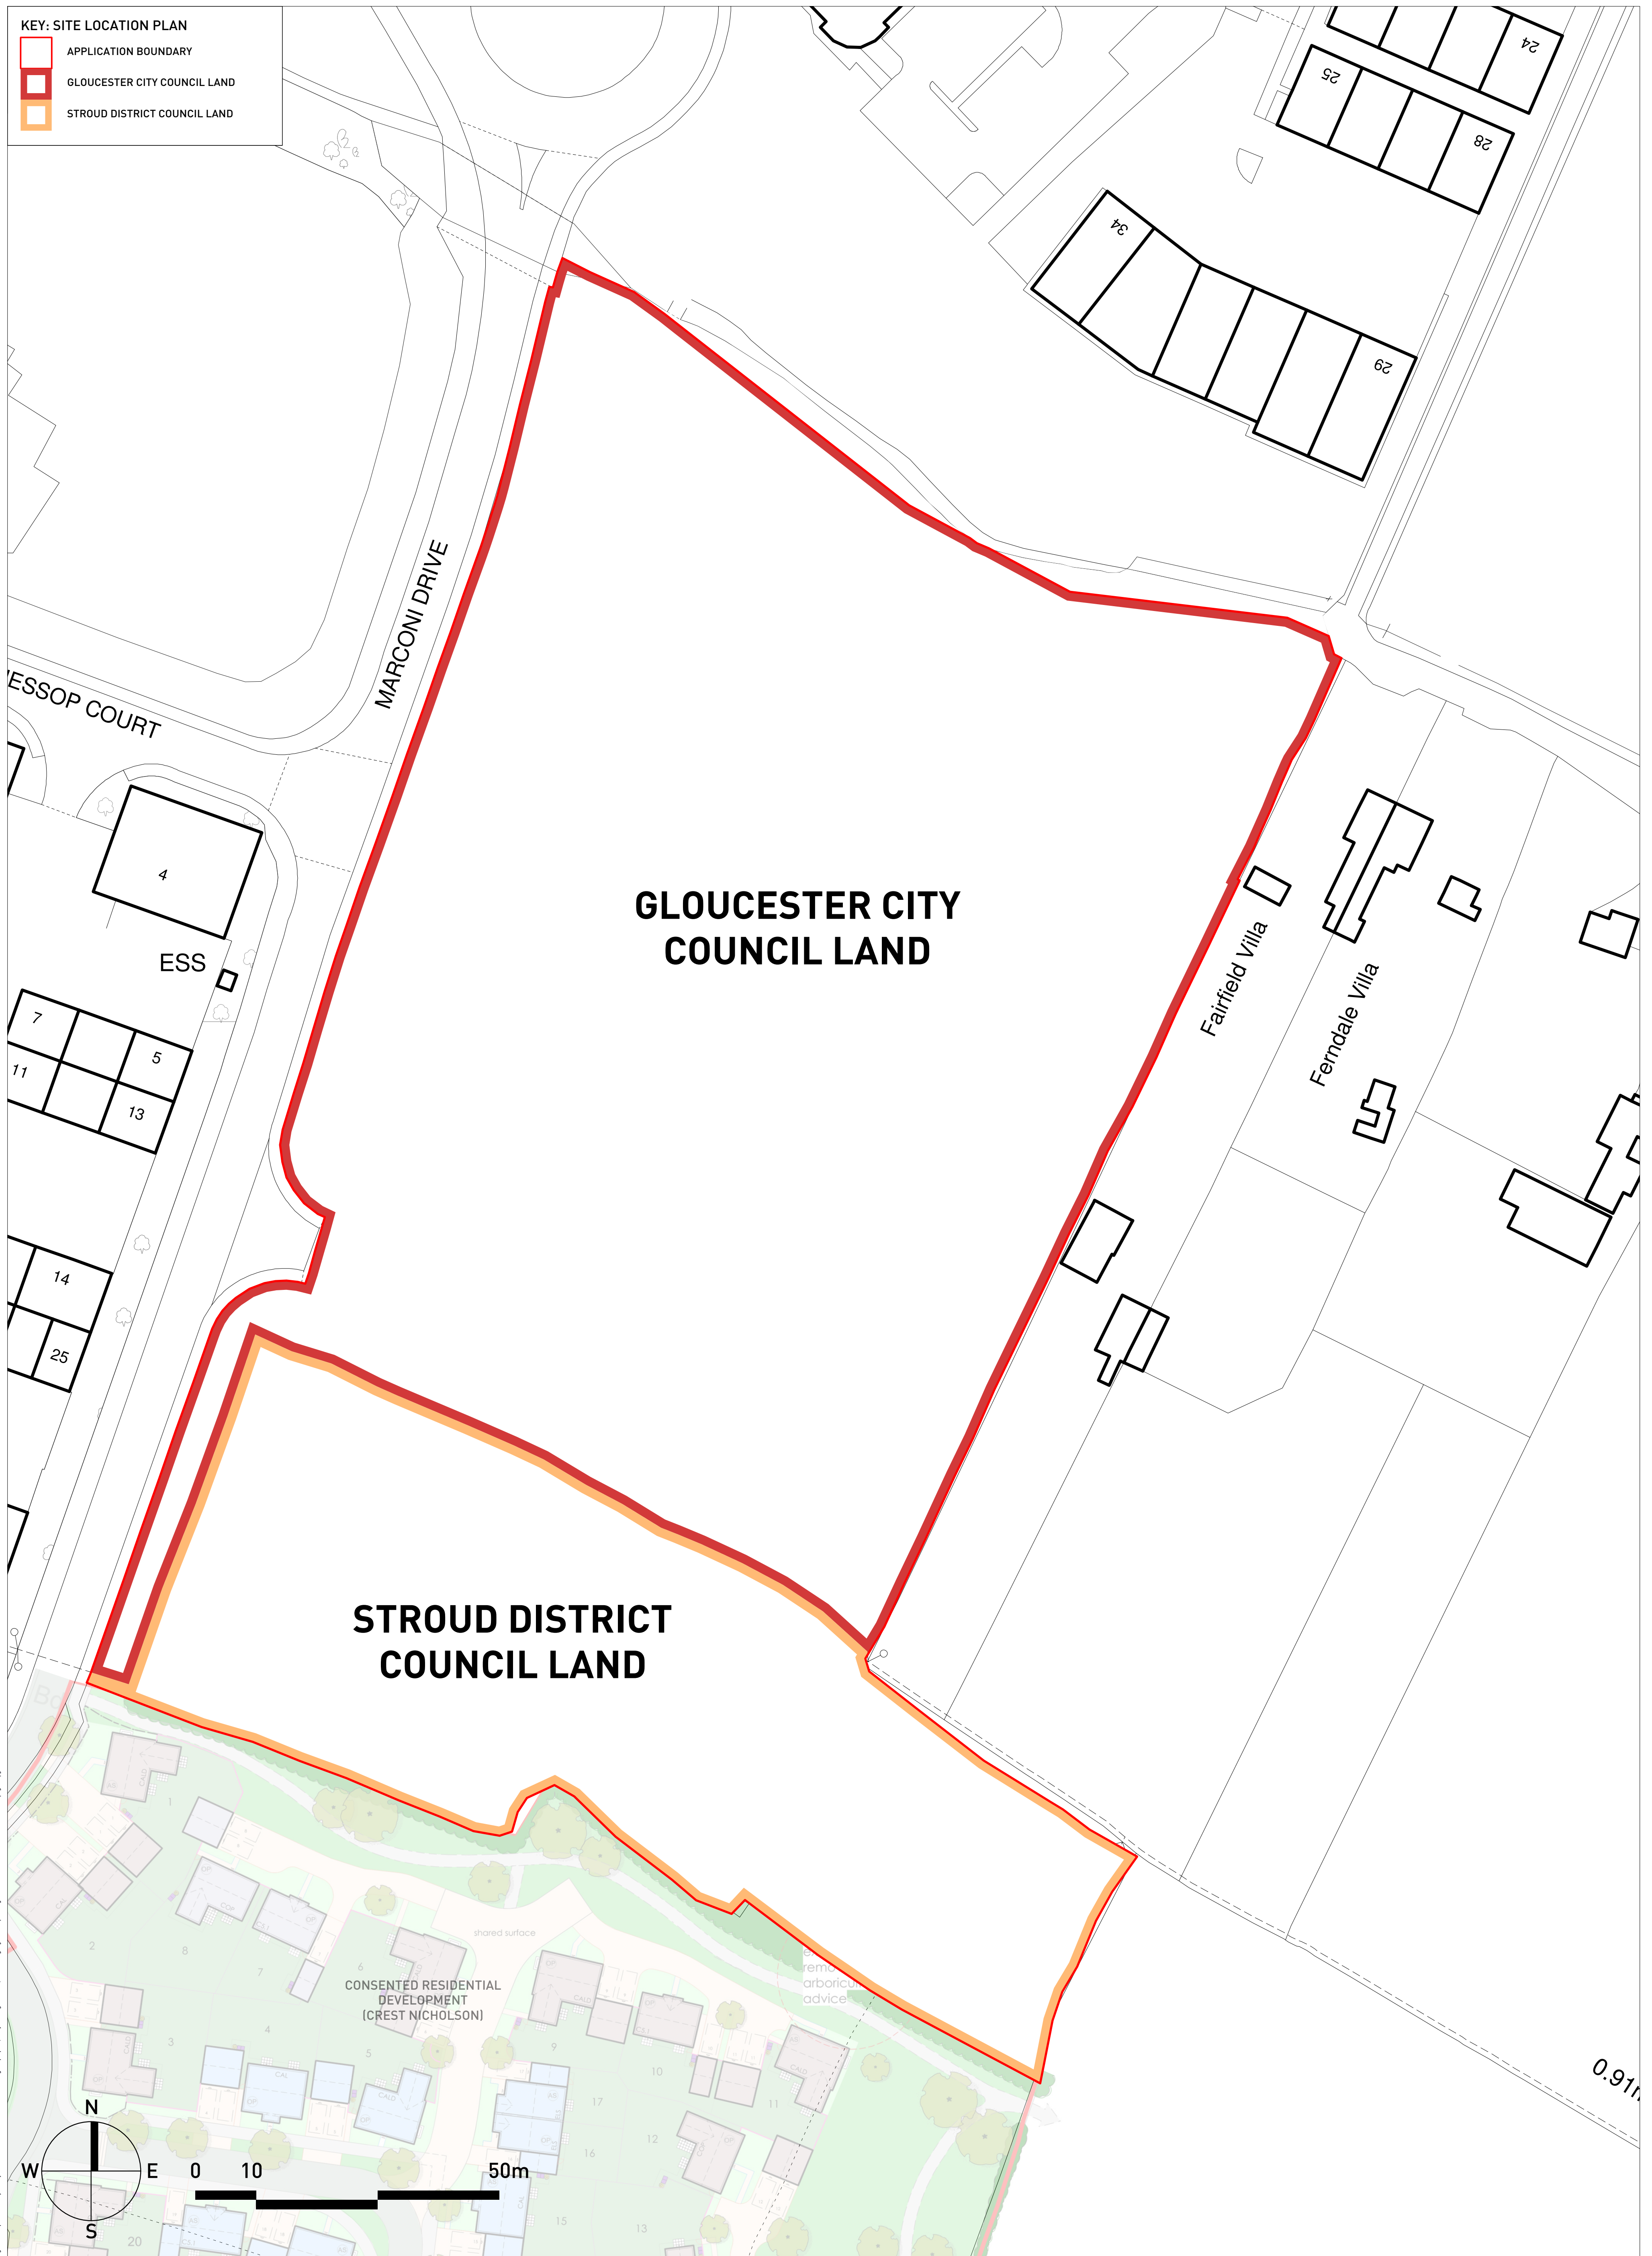

- KEY: SITE LOCATION PLAN**
- APPLICATION BOUNDARY
  - GLOUCESTER CITY COUNCIL LAND
  - STROUD DISTRICT COUNCIL LAND

**WATERWELLS, GLOUCESTER - LOCAL AUTHORITY PARTITION** Pegasus Design